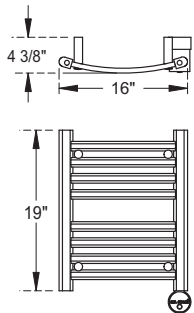

Broadway Collection® Towel Warmers

W216T