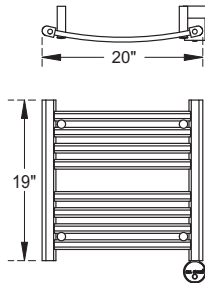

Broadway Collection® Towel Warmers

W219T

Design Features:

- Quality, design and performance you expect from a Mr. Steam product
- Prices that fit even the tightest budget
- Sleek Curved lines maximize surface heating area
- Simple elegance complements any bathroom
- All models need to be hard wired to 120V
- cULus listed

Standard Accessories provided with all Towel Warmers:

- Digital Timer: In wall, 24-hour electronic timer for pre-start and automatic shut-off of the towel warmer at programmed times.
- Designer Finish Cover Plate: with matching finish cover plate.

Optional Accessories Available:

- Robe Hook: Ideal for hanging and gently warming a robe
- Aroma Oils: Earth friendly, organic essential oils contain an alcohol-free coconut emulsifier. AromaTherapy greatly enhances the bathing experience.

MOUNTING DIMENSIONS (inches)

MODEL	A	B	C	D	Weight (lbs)	Watts
W216C	4⁵/₁₆	1³/₈	11	13³/₈	15	100
W219C	4⁵/₁₆	1³/₈	15	13³/₈	17	200
W228C	4⁵/₁₆	1³/₈	15	21⁵/₈	20	400
W236C	4⁵/₁₆	1³/₈	15	29¹/₂	24	400
W248C	4⁵/₁₆	1³/₈	15	41³/₈	30	400

NOTE: Towel warmers have slight dimensional variations and must be measured prior to installation.

FOR ILLUSTRATIVE PURPOSES ONLY. IMPORTANT NOTE: FOR SAFE AND TROUBLE FREE INSTALLATION

visit mrsteam.com before installation to download the Installation, Operation and Maintenance Manual or refer to the manual provided with the unit.

MODEL	FINISH	PROJECT INFORMATION	
☐ W216T	☐ Polished Chrome	Location:	Contractor:
☐ W219T	☐ White	Architect:	Submitted By:
☐ W228T	☐ Oil-Rubbed Bronze	Engineer:	Date:
☐ W236T			
☐ W248T			
Notes: