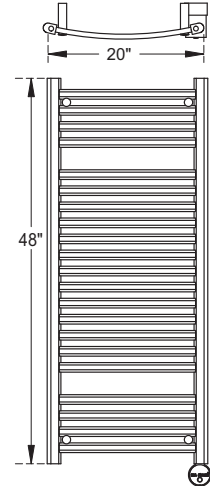

Broadway Collection® Towel Warmers

W216T

W219T

W228T

W236T

W248T

Design Features:

- Quality, design and performance you expect from a Mr. Steam product
- Prices that fit even the tightest budget
- Sleek Curved lines maximize surface heating area
- Simple elegance complements any bathroom
- All models need to be hard wired to 120V
- cULus listed

MOUNTING DIMENSIONS (inches)

MODEL	A	B	C	D	Weight (lbs)	Watts
W216C	4 ⁵ / ₁₆	1 ³ / ₈	11	13 ³ / ₈	15	100
W219C	4 ⁵ / ₁₆	1 ³ / ₈	15	13 ³ / ₈	17	200
W228C	4 ⁵ / ₁₆	1 ³ / ₈	15	21 ⁵ / ₈	20	400
W236C	4 ⁵ / ₁₆	1 ³ / ₈	15	29 ¹ / ₂	24	400
W248C	4 ⁵ / ₁₆	1 ³ / ₈	15	41 ³ / ₈	30	400