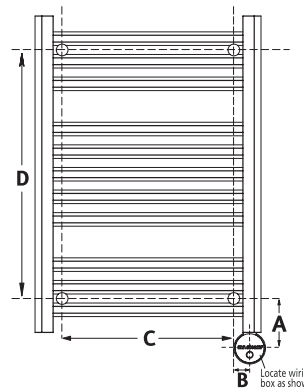

FOR ILLUSTRATIVE PURPOSES ONLY. IMPORTANT NOTE: FOR SAFE AND TROUBLE FREE INSTALLATION

visit mrsteam.com before installation to download the Installation, Operation and Maintenance Manual or refer to the manual provided with the unit.

MODEL	FINISH	PROJECT INFORMATION	
☐ W216T	☐ Polished Chrome	Location:	Contractor:
☐ W219T	☐ White	Architect:	Submitted By:
☐ W228T	☐ Oil-Rubbed Bronze	Engineer:	Date:
☐ W236T			
☐ W248T			
Notes: