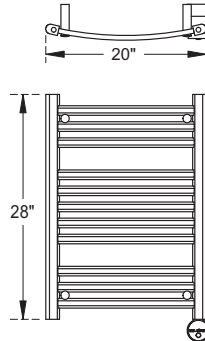

Broadway Collection® Towel Warmers

W228T

Design Features:

- Quality, design and performance you expect from a Mr. Steam product
- Prices that fit even the tightest budget
- Sleek Curved lines maximize surface heating area
- Simple elegance complements any bathroom
- All models need to be hard wired to 120V
- cULus listed

Standard Accessories provided with all Towel Warmers:

- Digital Timer: In wall, 24-hour electronic timer for pre-start and automatic shut-off of the towel warmer at programmed times.
- Designer Finish Cover Plate: with matching finish cover plate.

Optional Accessories Available:

- Robe Hook: Ideal for hanging and gently warming a robe
- Aroma Oils: Earth friendly, organic essential oils contain an alcohol-free coconut emulsifier. AromaTherapy greatly enhances the bathing experience.

MOUNTING DIMENSIONS (inches)

MODEL	A	B	C	D	Weight (lbs)	Watts
W216C	4⁵/₁₆	1³/₈	11	13³/₈	15	100
W219C	4⁵/₁₆	1³/₈	15	13³/₈	17	200
W228C	4⁵/₁₆	1³/₈	15	21⁵/₈	20	400
W236C	4⁵/₁₆	1³/₈	15	29¹/₂	24	400
W248C	4⁵/₁₆	1³/₈	15	41³/₈	30	400

NOTE: Towel warmers have slight dimensional variations and must be measured prior to installation.

FOR ILLUSTRATIVE PURPOSES ONLY. IMPORTANT NOTE: FOR SAFE AND TROUBLE FREE INSTALLATION

visit mrsteam.com before installation to download the Installation, Operation and Maintenance Manual or refer to the manual provided with the unit.

MODEL	FINISH	PROJECT INFORMATION	
☐ W216T	☐ Polished Chrome	Location:	Contractor:
☐ W219T	☐ White	Architect:	Submitted By:
☐ W228T	☐ Oil-Rubbed Bronze	Engineer:	Date:
☐ W236T			
☐ W248T			
Notes: