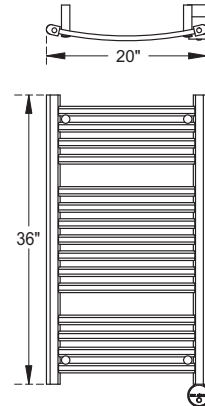

Broadway Collection® Towel Warmers

W236T

Design Features:

- Quality, design and performance you expect from a Mr. Steam product
- Prices that fit even the tightest budget
- Sleek Curved lines maximize surface heating area
- Simple elegance complements any bathroom
- All models need to be hard wired to 120V
- cULus listed

Standard Accessories provided with all Towel Warmers:

- Digital Timer: In wall, 24-hour electronic timer for pre-start and automatic shut-off of the towel warmer at programmed times.
- Designer Finish Cover Plate: with matching finish cover plate.

Optional Accessories Available:

- Robe Hook: Ideal for hanging and gently warming a robe
- Aroma Oils: Earth friendly, organic essential oils contain an alcohol-free coconut emulsifier. AromaTherapy greatly enhances the bathing experience.

MOUNTING DIMENSIONS (inches)

MODEL	A	B	C	D	Weight (lbs)	Watts
W216C	4⁵/₁₆	1³/₈	11	13³/₈	15	100
W219C	4⁵/₁₆	1³/₈	15	13³/₈	17	200
W228C	4⁵/₁₆	1³/₈	15	21⁵/₈	20	400
W236C	4⁵/₁₆	1³/₈	15	29¹/₂	24	400
W248C	4⁵/₁₆	1³/₈	15	41³/₈	30	400

NOTE: Towel warmers have slight dimensional variations and must be measured prior to installation.

FOR ILLUSTRATIVE PURPOSES ONLY. IMPORTANT NOTE: FOR SAFE AND TROUBLE FREE INSTALLATION

visit mrsteam.com before installation to download the Installation, Operation and Maintenance Manual or refer to the manual provided with the unit.

MODEL	FINISH	PROJECT INFORMATION	
☐ W216T	☐ Polished Chrome	Location:	Contractor:
☐ W219T	☐ White	Architect:	Submitted By:
☐ W228T	☐ Oil-Rubbed Bronze	Engineer:	Date:
☐ W236T			
☐ W248T			
Notes: