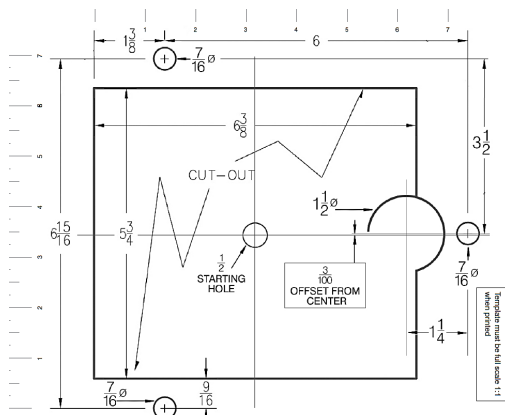

Audio

- Multi-Channel Hi-Power Mosfet Amplifier
- Built-in Subwoofer
- High-frequency Tweeters
- Voice Response Feedback
- Bluetooth module
- RCA audio input

Installation Notes:

Overall size is 10.0" SQ or Dia (if round) X 7.5" Tall X 5.5" Wide, and requires approx. 7.00" X 5.75" cutout in the shower ceiling. The unit is self-contained as one piece and extends into the ceiling space 7.0" plus plumbing connection clearance. Use a 3/8" compression fitting and a flexible potable waterline to connect to the Rainhead. Use only potable water and approved plumbing fittings for any shower connection. Refer to ThermaSol Installation Instructions for a full-sized template and detailed installation and operation instructions.

Shipping Information:

Weight.....13 lbs.
 Length.....15 in.
 Width.....15 in.
 Height.....14 in.

For any further assistance please contact ThermaSol at

800.776.0711 or sales@thermasol.com

Visit www.thermasol.com for a complete product definition

SPECIFICATIONS – SteamVection Steam Head

Construction..... **Brass**
 Aromatherapy..... **Integral Reservoir**

Installation Notes:

The steam head should be installed 24 inches from the floor, and 6 inches from any corner, inside the shower only, and as far away from the controller and shower fixtures as possible.