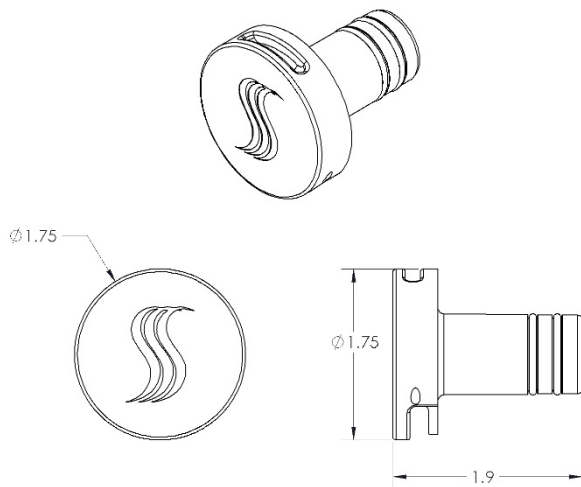

SPECIFICATIONS – SteamVection Steam Head

Construction..... **Brass**
 Aromatherapy..... **Integral Reservoir**

Installation Notes:

The steam head should be installed 24 inches from the floor, and 6 inches from any corner, inside the shower only, and as far away from the controller and shower fixtures as possible.

Product Specification:

The steam head shall be approximately 1.75" x 1.75" in the square version, and a 1.75" Dia. For the round version. The steam head is made from brass alloy and includes an aromatherapy well.

Finish Chart:

Select desired finish and replace XX with code. No-Touch Aromatherapy steam head and control finishes.

PC = Polished Chrome	PN = Polished Nickel
SC = Satin Chrome	SN = Satin Nickel
PB = Polished Brass	BN = Black Nickel
SB = Satin Brass	AN = Antique Nickel
AB = Antique Brass	PG = Polished Gold
COP = Polished Copper	ORB = Oil Rubbed Bronze
ACOP = Antique Copper	WHT = White
MB = Matte Black	

Shipping Information:

Weight..... 1 lbs.
 Length.....9.5 in.
 Width.....3.5 in.
 Height.....2.5 in.

For any further assistance please contact
 ThermaSol at 800.776.0711 or
sales@thermasol.com

Round Style