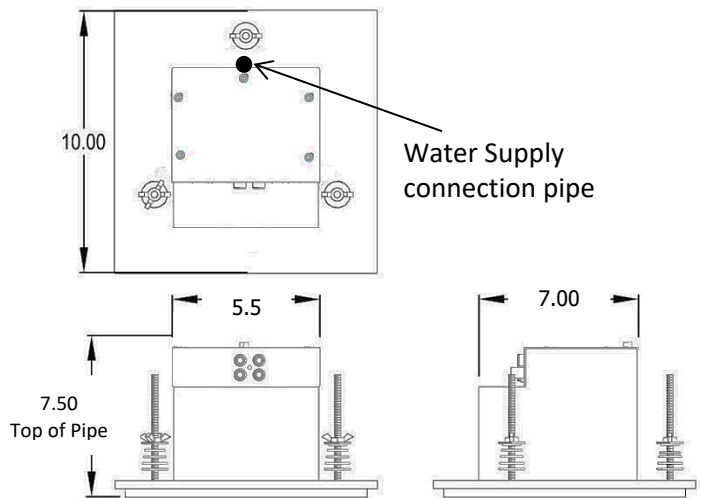

Audio

- Multi-Channel Hi-Power Mosfet Amplifier
- Built-in Subwoofer
- High-frequency Tweeters
- Voice Response Feedback
- Bluetooth module
- RCA audio input

Installation Notes:

Overall size is 10.0" SQ or Dia (if round) X 7.5" Tall X 5.5" Wide, and requires approx. 7.00" X 5.75" cutout in the shower ceiling. The unit is self-contained as one piece and extends into the ceiling space 7.0" plus plumbing connection clearance. Use a 3/8" compression fitting and a flexible potable waterline to connect to the Rainhead. Use only potable water and approved plumbing fittings for any shower connection. Refer to ThermaSol Installation Instructions for a full-sized template and detailed installation and operation instructions.

Shipping Information:

Weight.....13 lbs.
 Length.....15 in.
 Width.....15 in.
 Height.....14 in.

For any further assistance please contact ThermaSol at

800.776.0711 or sales@thermasol.com

Visit www.thermasol.com for a complete product definition

SPECIFICATIONS – SteamVection Steam Head

Construction..... **Brass**
 Aromatherapy..... **Integral Reservoir**

Installation Notes:

The steam head should be installed 24 inches from the floor, and 6 inches from any corner, inside the shower only, and as far away from the controller and shower fixtures as possible.

Product Specification:

The steam head shall be approximately 1.75" x 1.75" in the square version, and a 1.75" Dia. For the round version. The steam head is made from brass alloy and includes an aromatherapy well.