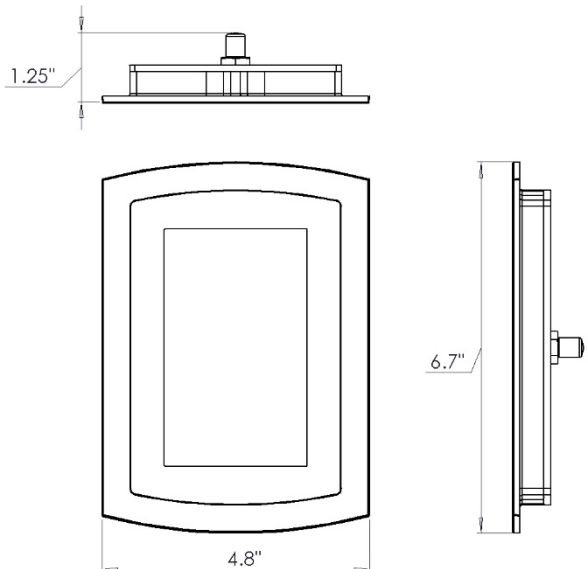

Signatouch Series features:

- Can be mounted vertically or horizontally
- 2 user settings
- Day clock
- 16 finishes

Installation Notes:

The control should be installed 60” inches from the floor of the shower, inside the shower only, and away from the steam head.

Product Specification:

The user interface control shall be 5.6” x 3.5” x 0.65” in dimension. The Control shall be made from black acrylic(-BK,-WHT) or billet aluminum (Other Finishes) and includes the ability to operate and control: Smart Steam, Fast Start, Auto PowerFlush, Light and Sound System. By using a 100% networked digital technology.

Shipping Information:

Weight.....1.25 lbs.
 Length.....9.5 in.
 Width.....6.5 in.
 Height.....2.5 in.

For any further assistance please contact ThermaSol at 800.776.0711 or sales@thermasol.com

Visit www.thermasol.com for a complete product definition

SHIPPING WEIGHT

Weight | 10.65 lbs.

Length | 12 in.

Width | 16 in.

Height | 3.5 in.

SPECIFICATIONS

Two Inputs | 1/2" FNPT

Three Outputs | 1/2" FNPT