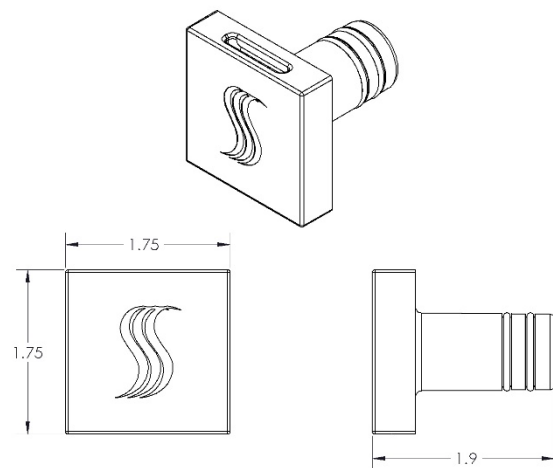

SPECIFICATIONS – SteamVection Steam Head

Construction..... **Brass**
 Aromatherapy..... **Integral Reservoir**

Installation Notes:

The steam head should be installed 24 inches from the floor, and 6 inches from any corner, inside the shower only, and as far away from the controller and shower fixtures as possible.

Product Specification:

The steam head shall be approximately 1.75" x 1.75" in the square version, and a 1.75" Dia. For the round version. The steam head is made from brass alloy and includes an aromatherapy well.

Finish Chart:

Select desired finish and replace XX with code. No-Touch Aromatherapy steam head and control finishes.

PC = Polished Chrome	PN = Polished Nickel
SC = Satin Chrome	SN = Satin Nickel
PB = Polished Brass	BN = Black Nickel
SB = Satin Brass	AN = Antique Nickel
AB = Antique Brass	PG = Polished Gold
COP = Polished Copper	ORB = Oil Rubbed Bronze
ACOP = Antique Copper	WHT = White
MB = Matte Black	

Shipping Information:

Weight..... 1 lbs.
 Length.....9.5 in.
 Width.....3.5 in.
 Height.....2.5 in.

For any further assistance please contact
 ThermaSol at 800.776.0711 or
sales@thermasol.com

Round Style